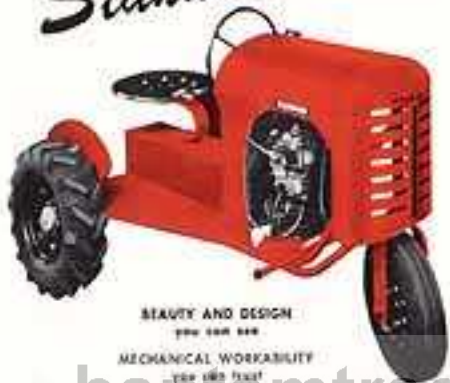

THE *Standard* BANTAM TRACTOR

BEAUTY AND DESIGN

you can see

MECHANICAL WORKABILITY

you can trust

The Standard Bantam is simply a small edition of a big tractor. It provides power for every purpose around the farm and home. Twenty-five years of experience in manufacturing to rigid standards of workmanship and performance are back of this product. Honestly built—soundly engineered—fully guaranteed, the Bantam will give years of safe, trouble-free service.